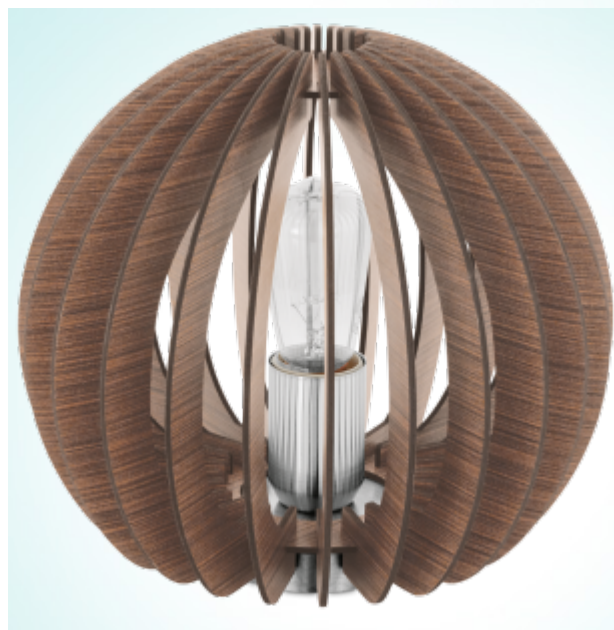

94956

COSSANO

General Information

Article: 94956
Lighting Type: table luminaire
Collection: Trend
EAN Code: 9002759949563

Dimensions

Height: 220 mm
Ø: 260 mm
Weight: 0.805 kg

Illuminant

Socket: E27
Illuminant: E27
Delivery: excl.
Max. Wattage: 1x 60W
Suitable for: A++ - E

Material & Colour

Enclosure Material: steel
Enclosure Colour: satin nickel
Glass / Shade Material: wood
Glass / Shade Colour: brown

Functionality

Switch: in-line switch

Technical Information

Protection Rating: IP20
Protection Class: 2
Line Voltage: 220-240V,50/60Hz
Operation Voltage: 220-240V,50/60Hz

Technical changes reserved